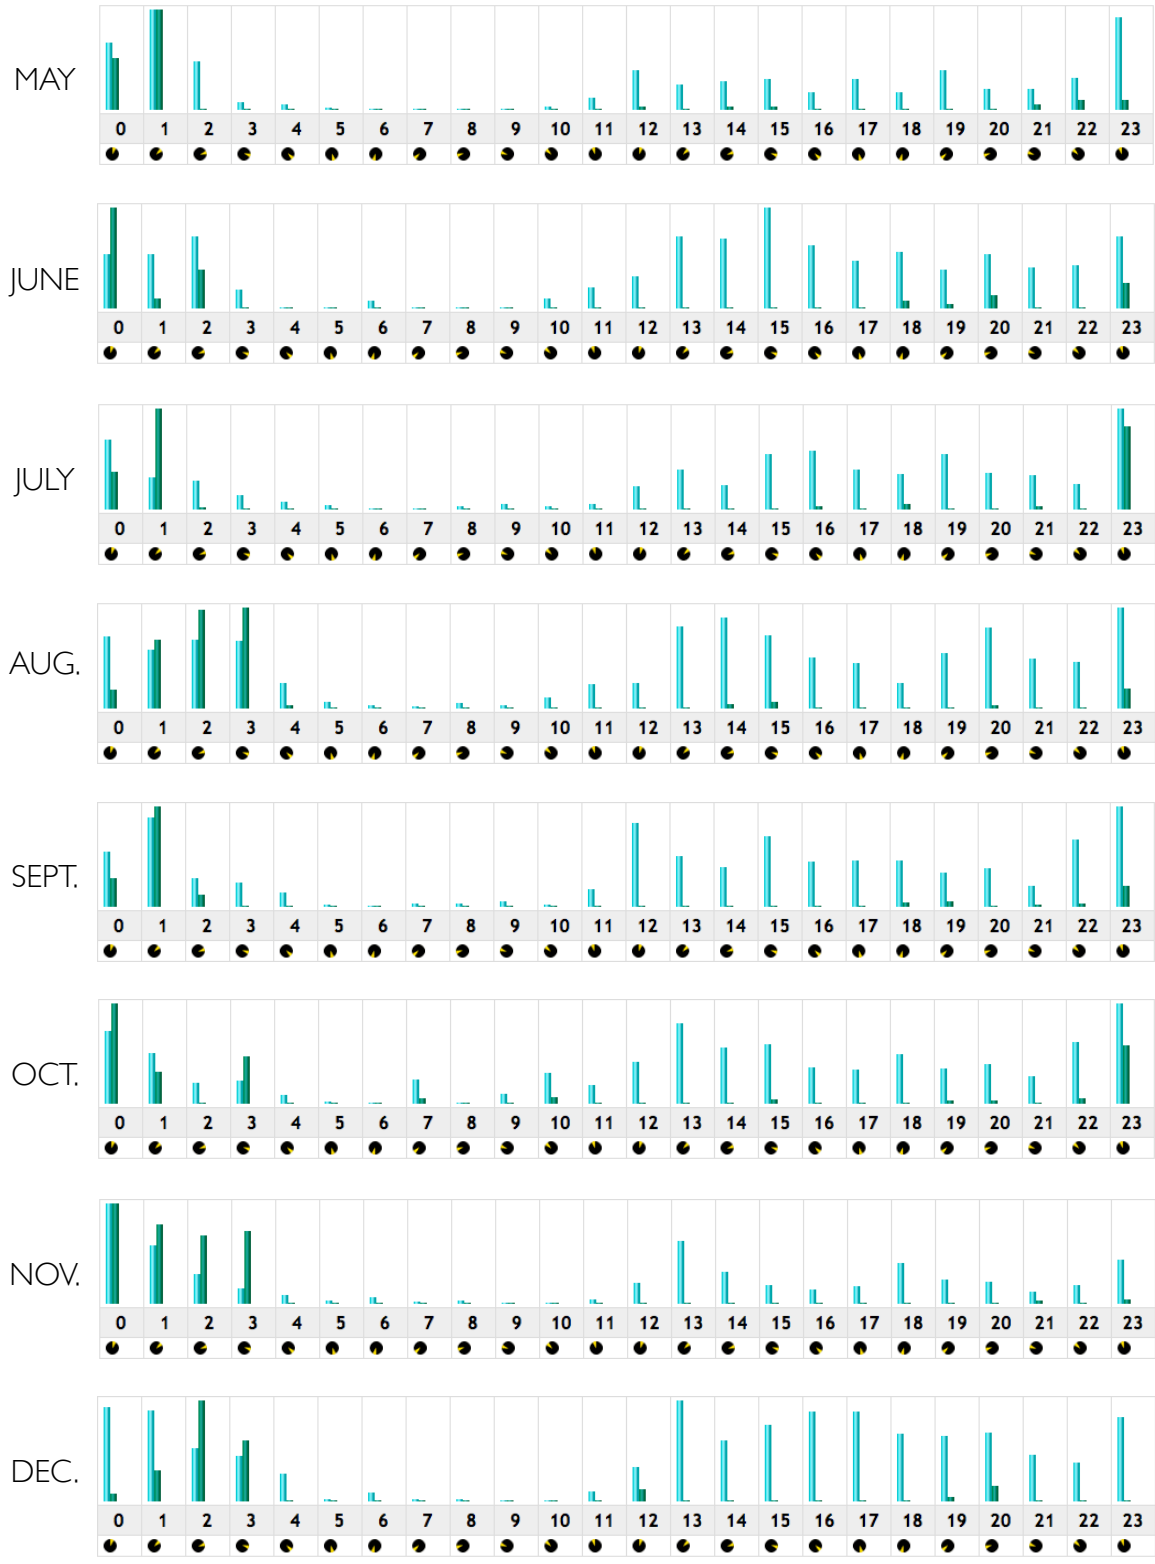

### NOV.

Day	Hits	Bandwidth
Mon	16	41.80 MB
Tue	46	588.33 MB
Wed	35	325.13 MB
Thu	51	261.12 MB
Fri	55	219.76 MB
Sat	10	33.98 KB
Sun	9	32.26 KB

### DEC.

Day	Hits	Bandwidth
Mon	16	150.17 KB
Tue	14	63.28 MB
Wed	46	327.09 MB
Thu	50	305.75 MB
Fri	20	51.21 MB
Sat	18	6.29 MB
Sun	4	15.66 KB

### Most Views by File

The following are the top 15 videos, by number of hits within a single month.

<b>VIDEO</b>	<b>HITS</b>
BOT100813	232
BOT091013	158
BOT112013	147
BOT081313	135
BOT110713	113
BOT102213	113
BOT121013	92
PARK121113	89
BOT111213	77
BOT092413	77
BOT061113	75
BOT070913	72
PLAN070213	68
PLAN080713	49
PARK071013	48

### Hours of the Day

A relative view of daily online viewing patterns, by hours of the day (May-Dec.).

Hits Bandwidth