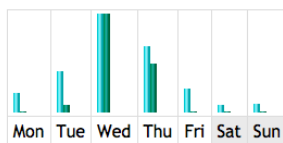

### Monthly "History"

The following is a summary of Unique Visitors, Hits, and Total Bandwidth viewed.

Month	Unique visitors	Hits	Bandwidth
MAY	88	508	4.44 GB
JUNE	101	413	3.90 GB
JULY	107	629	10.76 GB
AUGUST	142	722	6.62 GB
SEPTEMBER	117	667	13.52 GB
OCTOBER	160	1162	20.00 GB
NOVEMBER	135	966	5.82 GB
DECEMBER	123	722	3.01 GB
<b>TOTAL</b>	<b>973</b>	<b>5789</b>	<b>68.08 GB</b>
<b>AVG/MONTH</b>	<b>122</b>	<b>724</b>	<b>8.51 GB</b>

## Days of Week

A monthly total of Hits and Total Bandwidth viewed, by day (May-Dec.).

### MAY

Day	Hits	Bandwidth
Mon	8	440.97 KB
Tue	26	62.14 MB
Wed	31	742.94 MB
Thu	28	21.58 MB
Fri	8	22.65 MB
Sat	1	4.33 KB
Sun	5	90.04 MB

### JUNE

Day	Hits	Bandwidth
Mon	7	557.76 KB
Tue	15	43.17 MB
Wed	38	635.76 MB
Thu	25	315.32 MB
Fri	9	2.89 MB
Sat	2	8.93 KB
Sun	3	11.15 KB