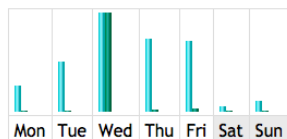

AUG.

Day	Hits	Bandwidth
Mon	12	7.06 MB
Tue	24	7.78 MB
Wed	47	1.54 GB
Thu	35	34.76 MB
Fri	34	49.38 MB
Sat	2	8.21 KB
Sun	5	17.94 KB