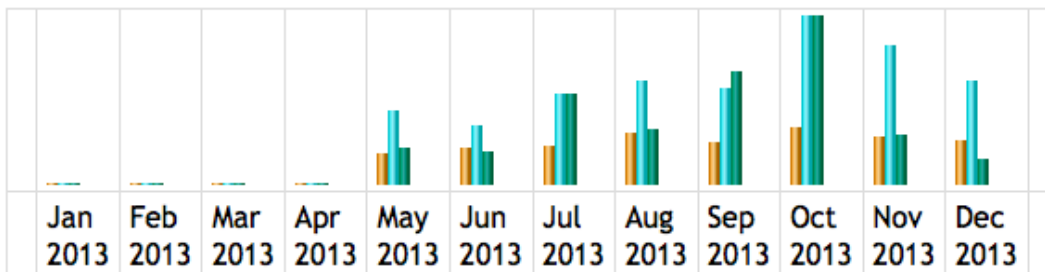

## TOWNSHIP ONLINE VIDEO REPORT - 2013

The Township's online video content delivery provider, Telvue, provides monthly usage data, which I have compiled for your consumption. In summary, the viewership of online government meetings is led broadly by those watching "live" programs, averaging over 90% of total bandwidth consumed. "On-demand" viewership data suggests viewing patterns and preferences, as shown below.

### Monthly "History"

The following is a summary of Unique Visitors, Hits, and Total Bandwidth viewed.

Month	Unique visitors	Hits	Bandwidth
MAY	88	508	4.44 GB
JUNE	101	413	3.90 GB
JULY	107	629	10.76 GB
AUGUST	142	722	6.62 GB
SEPTEMBER	117	667	13.52 GB
OCTOBER	160	1162	20.00 GB
NOVEMBER	135	966	5.82 GB
DECEMBER	123	722	3.01 GB
<b>TOTAL</b>	<b>973</b>	<b>5789</b>	<b>68.08 GB</b>
<b>AVG/MONTH</b>	<b>122</b>	<b>724</b>	<b>8.51 GB</b>

## Days of Week

A monthly total of Hits and Total Bandwidth viewed, by day (May-Dec.).