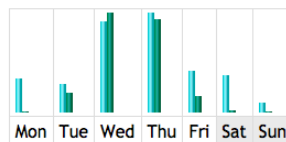

DEC.

Day	Hits	Bandwidth
Mon	16	150.17 KB
Tue	14	63.28 MB
Wed	46	327.09 MB
Thu	50	305.75 MB
Fri	20	51.21 MB
Sat	18	6.29 MB
Sun	4	15.66 KB