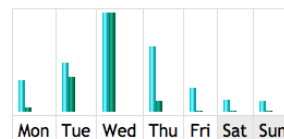

OCT.

Day	Hits	Bandwidth
Mon	25	120.19 MB
Tue	40	959.61 MB
Wed	81	2.68 GB
Thu	53	284.03 MB
Fri	19	9.01 MB
Sat	9	123.13 KB
Sun	8	28.12 KB