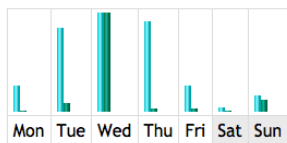

### Monthly "History"

The following is a summary of Unique Visitors, Hits, and Total Bandwidth viewed.

Month	Unique visitors	Hits	Bandwidth
MAY	88	508	4.44 GB
JUNE	101	413	3.90 GB
JULY	107	629	10.76 GB
AUGUST	142	722	6.62 GB
SEPTEMBER	117	667	13.52 GB
OCTOBER	160	1162	20.00 GB
NOVEMBER	135	966	5.82 GB
DECEMBER	123	722	3.01 GB
<b>TOTAL</b>	<b>973</b>	<b>5789</b>	<b>68.08 GB</b>
<b>AVG/MONTH</b>	<b>122</b>	<b>724</b>	<b>8.51 GB</b>

## Days of Week

A monthly total of Hits and Total Bandwidth viewed, by day (May-Dec.).

### MAY

Day	Hits	Bandwidth
Mon	8	440.97 KB
Tue	26	62.14 MB
Wed	31	742.94 MB
Thu	28	21.58 MB
Fri	8	22.65 MB
Sat	1	4.33 KB
Sun	5	90.04 MB