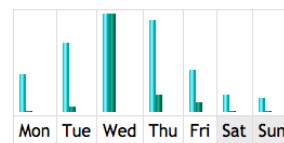

JULY

Day	Hits	Bandwidth
Mon	13	9.02 MB
Tue	25	83.04 MB
Wed	35	1.70 GB
Thu	33	307.27 MB
Fri	15	158.60 MB
Sat	6	21.36 KB
Sun	5	17.02 KB